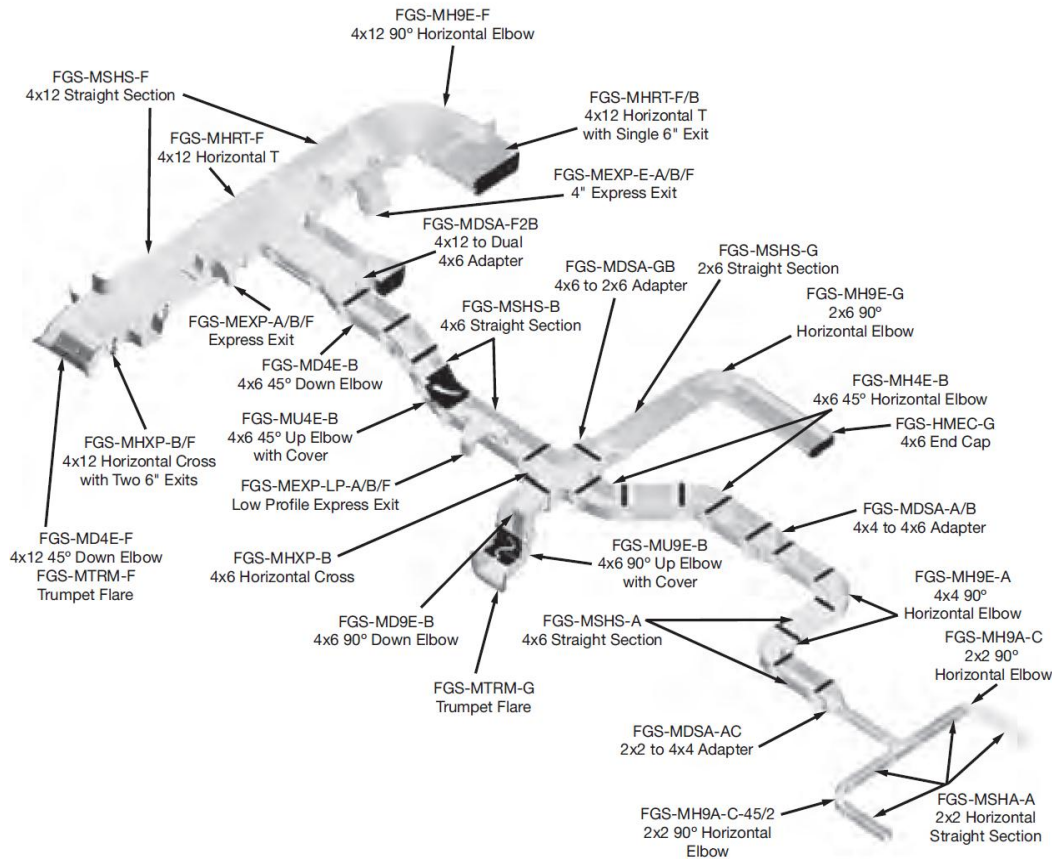

FGS-ACC116	KIT CVR ADPTR 2" VT-1" VT FGS
FGS-HCBL-12	KIT DIGITAL CABLE WAY BRKT
FGS-ACC506	KIT DWNSPT EXP EXIT 2X4 FGS
FGS-MU9E-B	KIT ELBOW 90DEG UP 4X6 YEL W/CV
FGS-HMEC-F	KIT END CAP 4X12. FGS
FGS-HSHC-10	KIT FGS CLAMP 7/8" (10)
FGS-ACC085	KIT FGS RETANIN WSH. 50CNT
FGS-ACC114	KIT FLEX TUBE CLAMP RACK MOU
FGS-HNTR-14MM	KIT FOR 14MM NEW THR
FGS-HHGK	KIT HINGE FGS ASY 4" +6" CVRS
FGS-ACC533	KIT NTME 117 001
FGS-ACC534	KIT NTME 117 002
FGS-ACC531	KIT PIPE CLAMP ADAPTOR 10 P
FGS-ACC142	KIT RETAINER BRACKET 2X2
FGS-ACC143	KIT RETAINER BRACKET 2X2 1
FGS-ACC144	KIT RETAINER BRACKET 4X4 1H
FGS-ACC145	KIT RETAINER BRACKET 4X4 2H
FGS-ACC141	KIT RETAINER BRACKET V-RACEW
FGS-MHTA-C	KIT TEE HORIZ 2X2 FGS-YE
FGS-MTRM-F	KIT TRUMPET 4X12 FGS
FGS-MTRM-B	KIT TRUMPET 4X6 FGS